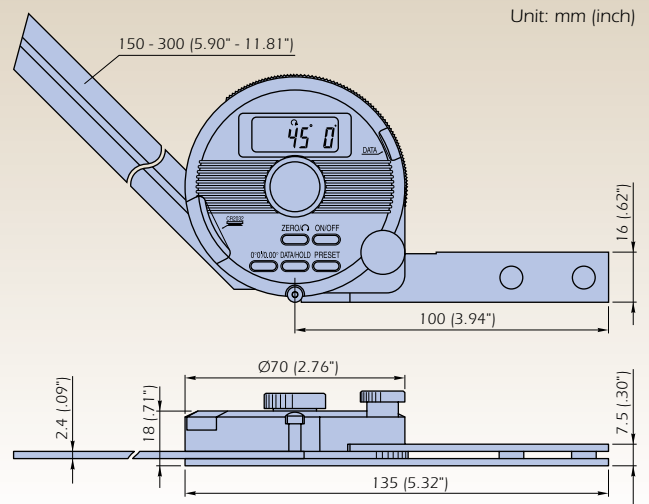

DIMENSIONS

Specifications are subject to change without notice.

Mitutoyo

PRECISION IS OUR PROFESSION

Mitutoyo Scandinavia AB

Släntv. 6 • Box 712
SE-194 27 Upplands Väsby
Tel: 08-594 109 50 • Fax: 08-590 924 10
info@mitutoyo.se • www.mitutoyo.se